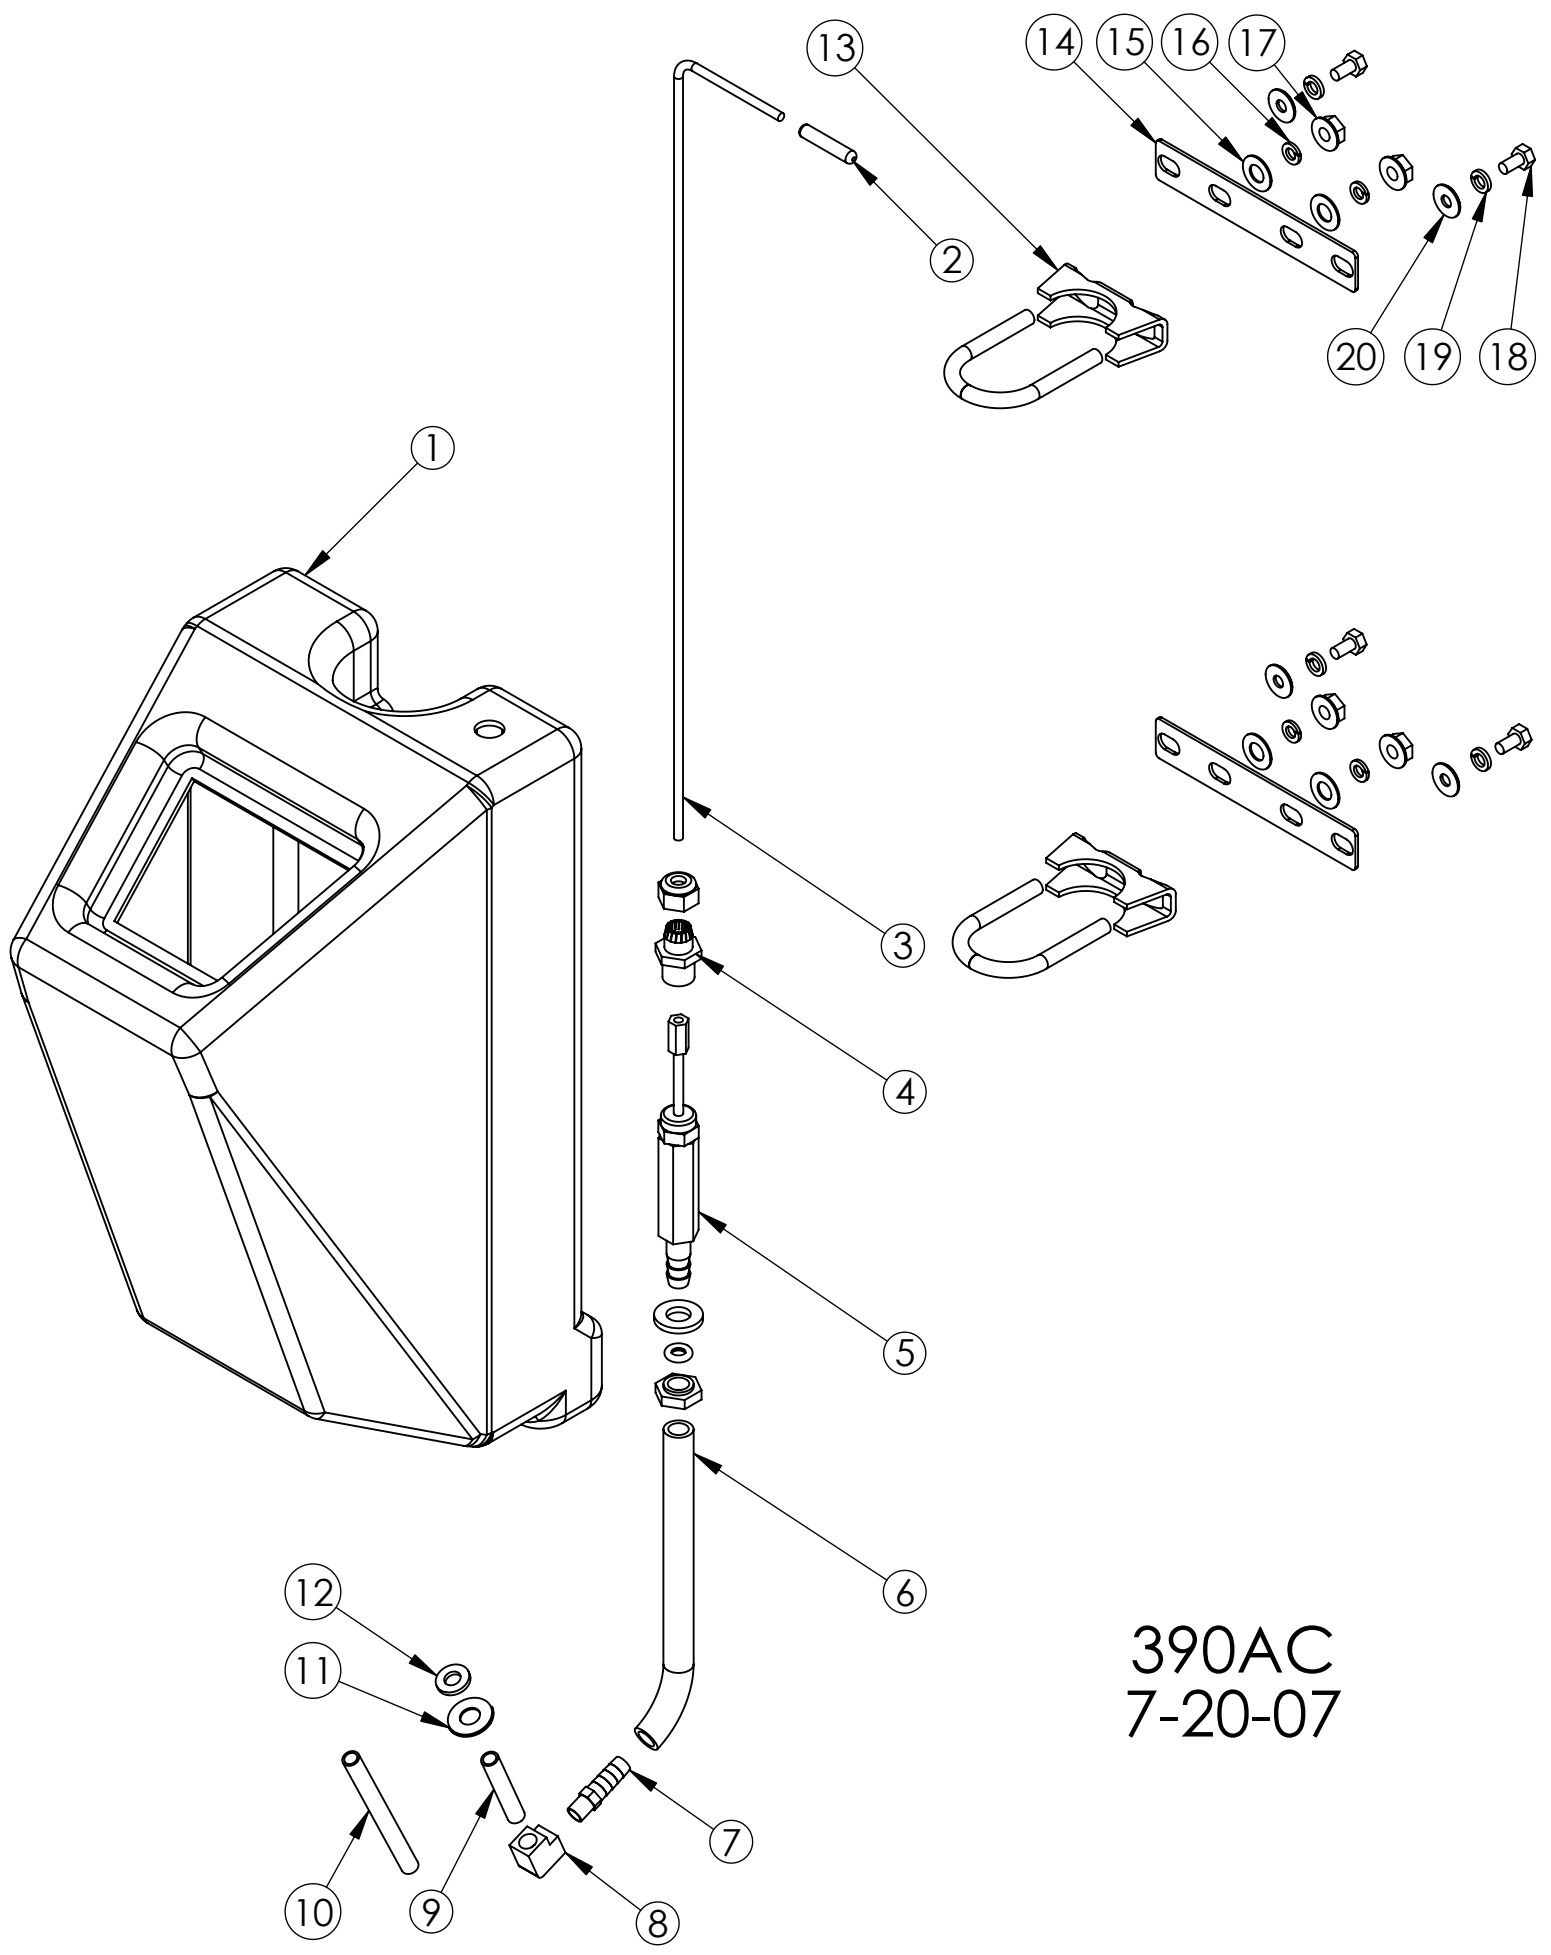

390AC
7-20-07

390AC
7-20-07

ITEM NO.	PART NUMBER	DESCRIPTION	QTY.
1	F13068 Shampoo Tank		1
2	K13048 Handle Grip, Shampoo Tank, Black, .187 X 1.5 in		1
3	D12143 Handle, Drain Valve, Shampoo Tank, Stainless		1
4	B12974 Strain Relief, .375 NPT		1
5	A12142 Drain Valve, Saturn Shampoo Tank, Brass		1
6	J13073 Hose, .625 X 24.0 in		1
7	A00077 .375 Barb X .125 MP		1
8	A00073 90 Elbow, .125 FP X .125 PF Brass		1
9	A11921 Nipple, Brass, 2 in X .125		1
10	A12083 Nipple, Brass, 4 in X .125 (Long Nipple Optional)		1
11	C10503 Washer, .43 in Flat		1
12	C11922 Round Nut, Brass, Knurled		1
13	C13043 Bracket		2
14	D12126 C-Clamp Mount Bracket		2
15	C10503-1 Flat Washer, .375 in		4
16	C00251 Lock Washer, .25 in		4
17	C00262 Flange Nut, .375-16		4
18	C00313-1 Hex Bolt, 1-4 X 20 X .5 SS		4
19	C00254 Lock Washer, 1-4in		4
20	C00233-1 Washer, Flat, .25 in		4